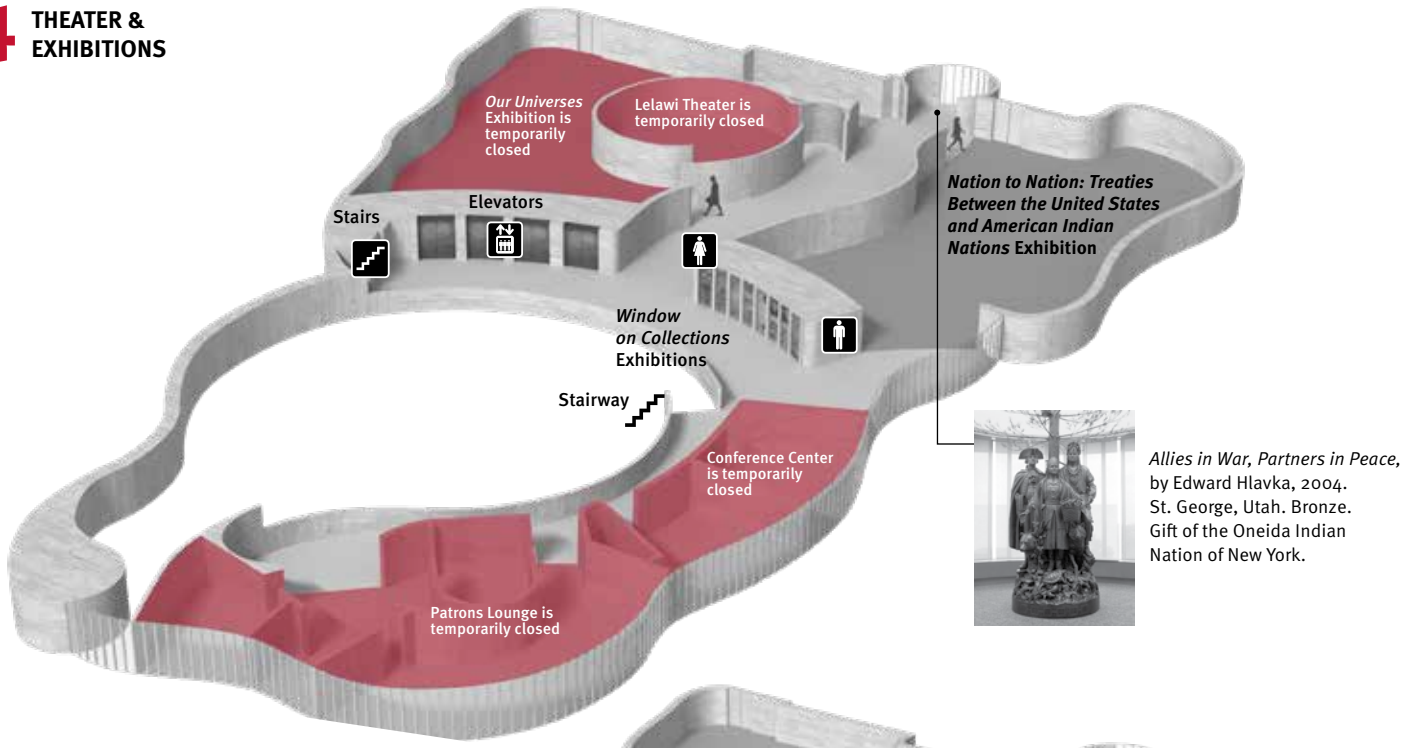

4 THEATER & EXHIBITIONS

3 SPECIAL EXHIBITIONS & FAMILY ACTIVITIES

2 CHANGING EXHIBITIONS & MUSEUM SHOP

1 POTOMAC ATRIUM, THEATER, & CAFES

LEVEL 1

- Welcome Desk (visitor information)
- Potomac Atrium
- Elevators to Levels 2, 3, and 4
- Mitsitam Native Foods Cafe
- Mitsitam Espresso Bar
- Chesapeake Gallery Store
- Rasmuson Theater
- Group Entrance

LEVEL 2

- Return to a Native Place: Algonquian Peoples of the Chesapeake exhibition
- Roanoke Museum Store
- Sealaska Gallery

LEVEL 3

- Window on Collections exhibitions
- imagiNATIONS Activity Center
- Americans exhibition
- The Great Inka Road exhibition

LEVEL 4

- Lelawi Theater (your visit begins here)
- Our Universes exhibition (Native beliefs)
- Nation to Nation exhibition
- Window on Collections exhibitions
- Patrons Lounge
- Conference Center (Rooms 4018/4019)