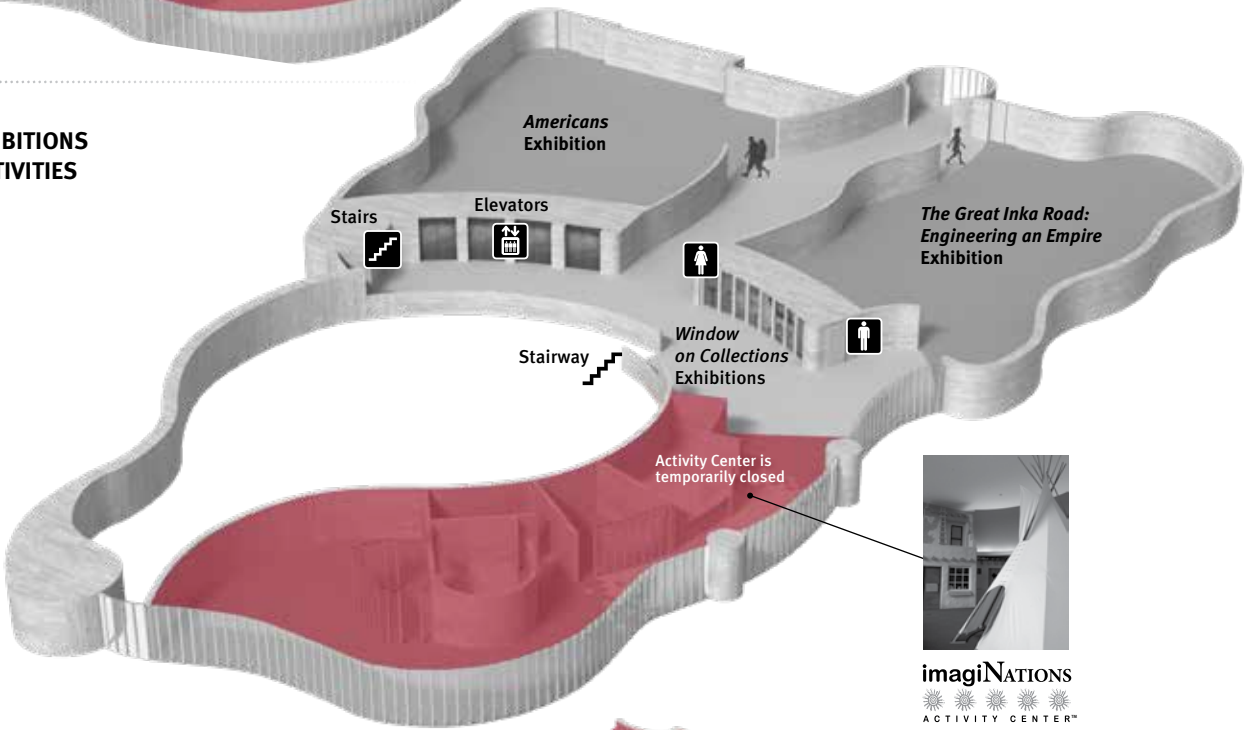

4 THEATER & EXHIBITIONS

3 SPECIAL EXHIBITIONS & FAMILY ACTIVITIES

2 CHANGING EXHIBITIONS & MUSEUM SHOP

1 POTOMAC ATRIUM, THEATER, & CAFES

LEVEL 1

- Welcome Desk (visitor information)
- Potomac Atrium
- Elevators to Levels 2, 3, and 4
- Mitsitam Native Foods Cafe
- Mitsitam Espresso Bar
- Chesapeake Gallery Store
- Rasmuson Theater
- Group Entrance

LEVEL 2

- Return to a Native Place: Algonquian Peoples of the Chesapeake exhibition
- Roanoke Museum Store
- Sealaska Gallery

LEVEL 3

- Window on Collections exhibitions
- imagiNATIONS Activity Center
- Americans exhibition
- The Great Inka Road exhibition

LEVEL 4

- Lelawi Theater (your visit begins here)
- Our Universes exhibition (Native beliefs)
- Nation to Nation exhibition
- Window on Collections exhibitions
- Patrons Lounge
- Conference Center (Rooms 4018/4019)