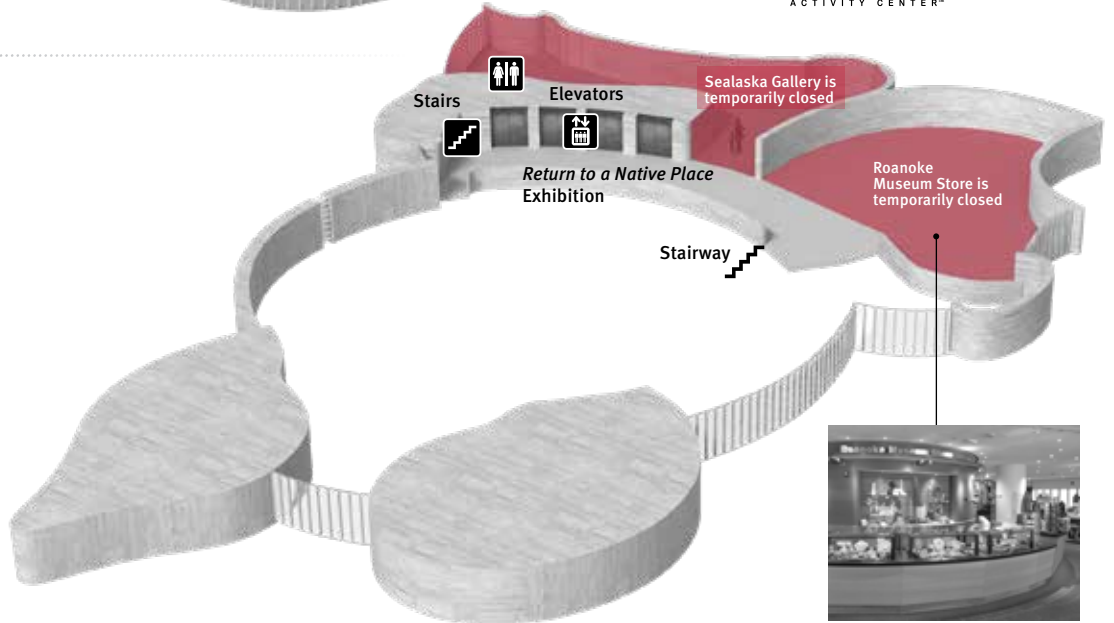

4 THEATER & EXHIBITIONS

3 SPECIAL EXHIBITIONS & FAMILY ACTIVITIES

2 CHANGING EXHIBITIONS & MUSEUM SHOP

1 POTOMAC ATRIUM, THEATER, & CAFES

LEVEL 1

- Welcome Desk (visitor information)
- Potomac Atrium
- Elevators to Levels 2, 3, and 4
- Mitsitam Native Foods Cafe
- Mitsitam Espresso Bar
- Chesapeake Gallery Store
- Rasmuson Theater
- Group Entrance

LEVEL 2

- Return to a Native Place: Algonquian Peoples of the Chesapeake exhibition
- Roanoke Museum Store
- Sealaska Gallery

LEVEL 3

- Window on Collections exhibitions
- imagiNATIONS Activity Center
- Americans exhibition
- The Great Inka Road exhibition

LEVEL 4

- Lelawi Theater (your visit begins here)
- Our Universes exhibition (Native beliefs)
- Nation to Nation exhibition
- Window on Collections exhibitions
- Patrons Lounge
- Conference Center (Rooms 4018/4019)