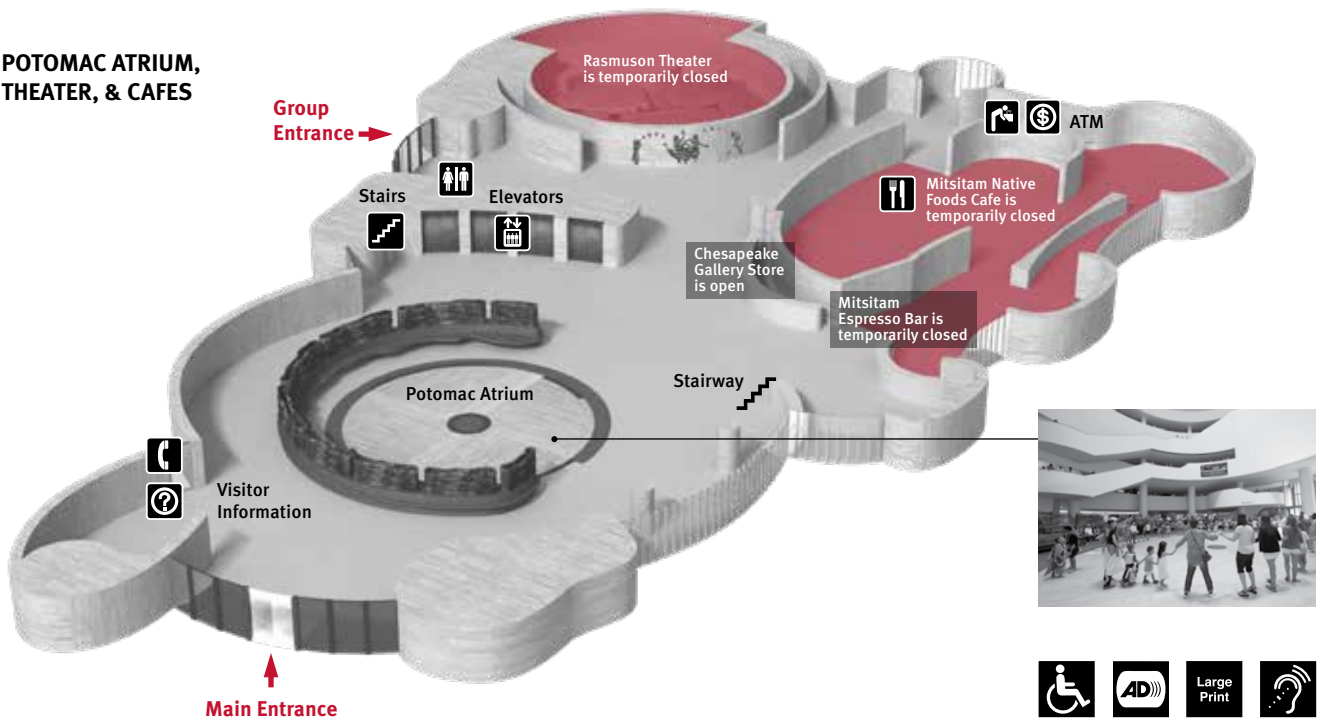

4 THEATER & EXHIBITIONS

3 SPECIAL EXHIBITIONS & FAMILY ACTIVITIES

2 CHANGING EXHIBITIONS & MUSEUM SHOP

1 POTOMAC ATRIUM, THEATER, & CAFES

LEVEL 1

- Welcome Desk (visitor information)
- Potomac Atrium
- Elevators to Levels 2, 3, and 4
- Mitsitam Native Foods Cafe
- Mitsitam Espresso Bar
- Chesapeake Gallery Store
- Rasmuson Theater
- Group Entrance

LEVEL 2

- Return to a Native Place: Algonquian Peoples of the Chesapeake exhibition
- Roanoke Museum Store
- Sealaska Gallery

LEVEL 3

- Window on Collections exhibitions
- imagiNATIONS Activity Center
- Americans exhibition
- The Great Inka Road exhibition

LEVEL 4

- Lelawi Theater (your visit begins here)
- Our Universes exhibition (Native beliefs)
- Nation to Nation exhibition
- Window on Collections exhibitions
- Patrons Lounge
- Conference Center (Rooms 4018/4019)