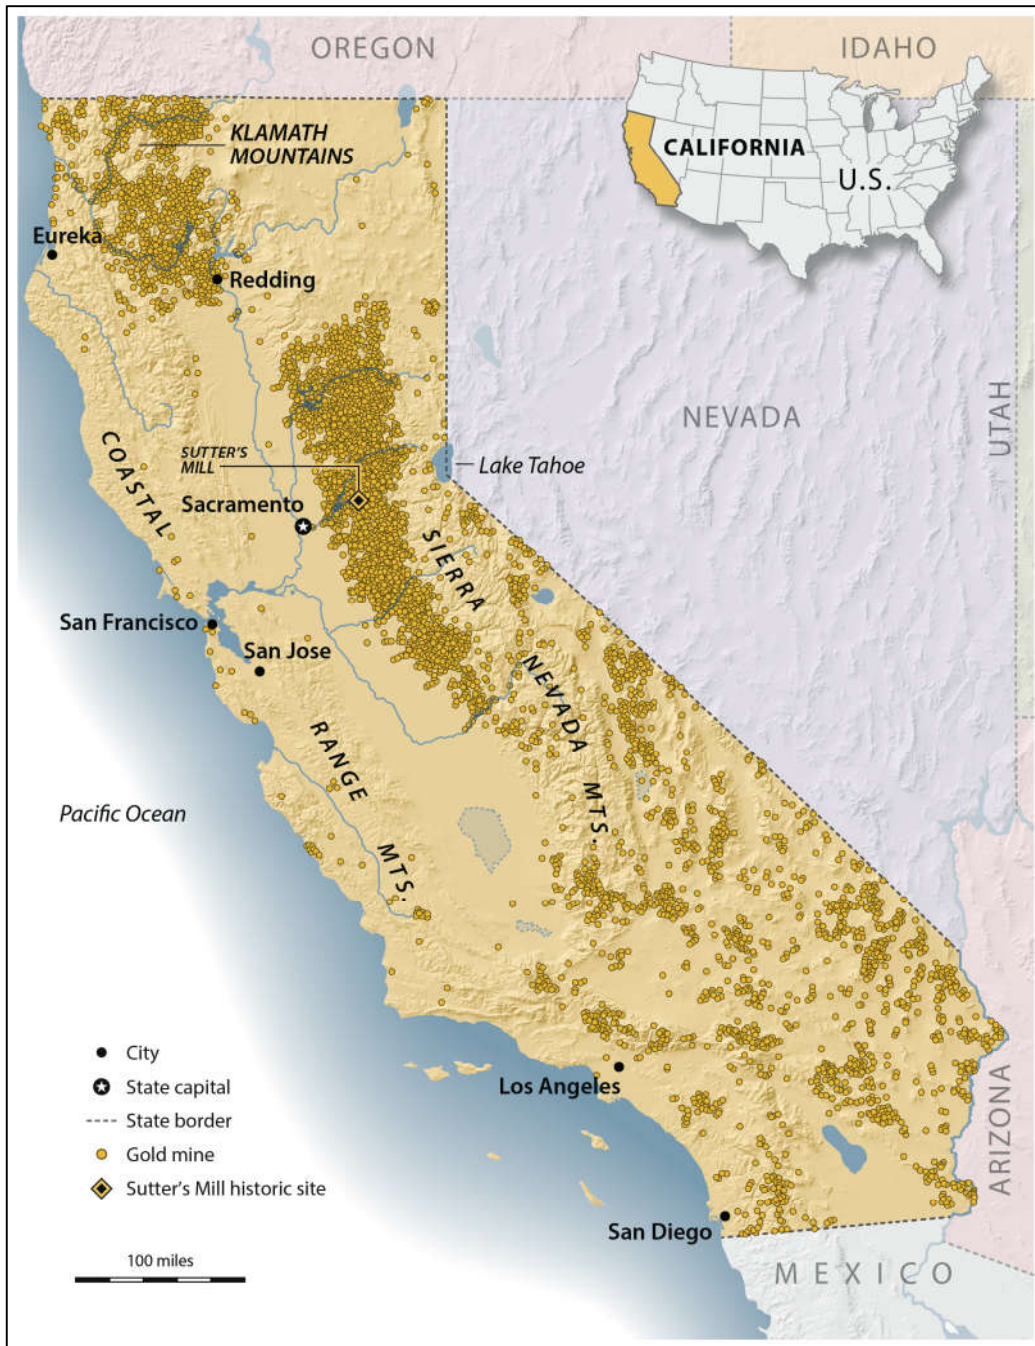

MAP GALLERY

The Impact of the Gold Rush on Native Americans of California

CALIFORNIA GEOGRAPHY

Present-day geography of the state of California

Map by Doug Stevens/Flyboy Graphics. © 2021 The Smithsonian's National Museum of the American Indian

GOLD RUSH SOURCE INVESTIGATION:

Do American actions against California Native Americans during the gold rush meet the United Nations definition of genocide?

PRE-EUROPEAN-CONTACT NATIVE LANGUAGES

California's diverse Native languages before European contact

Map by Doug Stevens/Flyboy Graphics. © 2021 The Smithsonian's National Museum of the American Indian
Based on *Survey of California and Other Indian Languages Map* by Victor Golla (2011)

GOLD RUSH SOURCE INVESTIGATION:

Do American actions against California Native Americans during the gold rush meet the United Nations definition of genocide?

CALIFORNIA HISTORIC GOLD MINE LOCATIONS

Gold dots represent the locations of California's historic gold mines